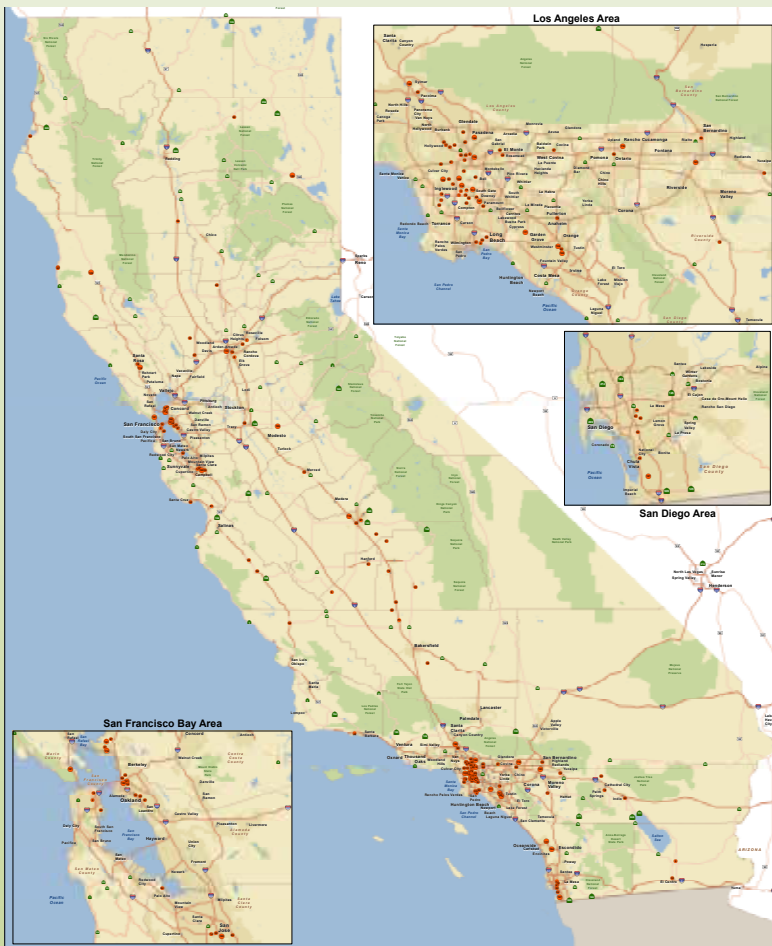

California State Senator KEVIN DE LEÓN

127 PARK PROJECTS

AB 31 (De León, 2008) Statewide Local Parks Grant Program

Invested $400 million for parks in park-poor neighborhoods across the state.